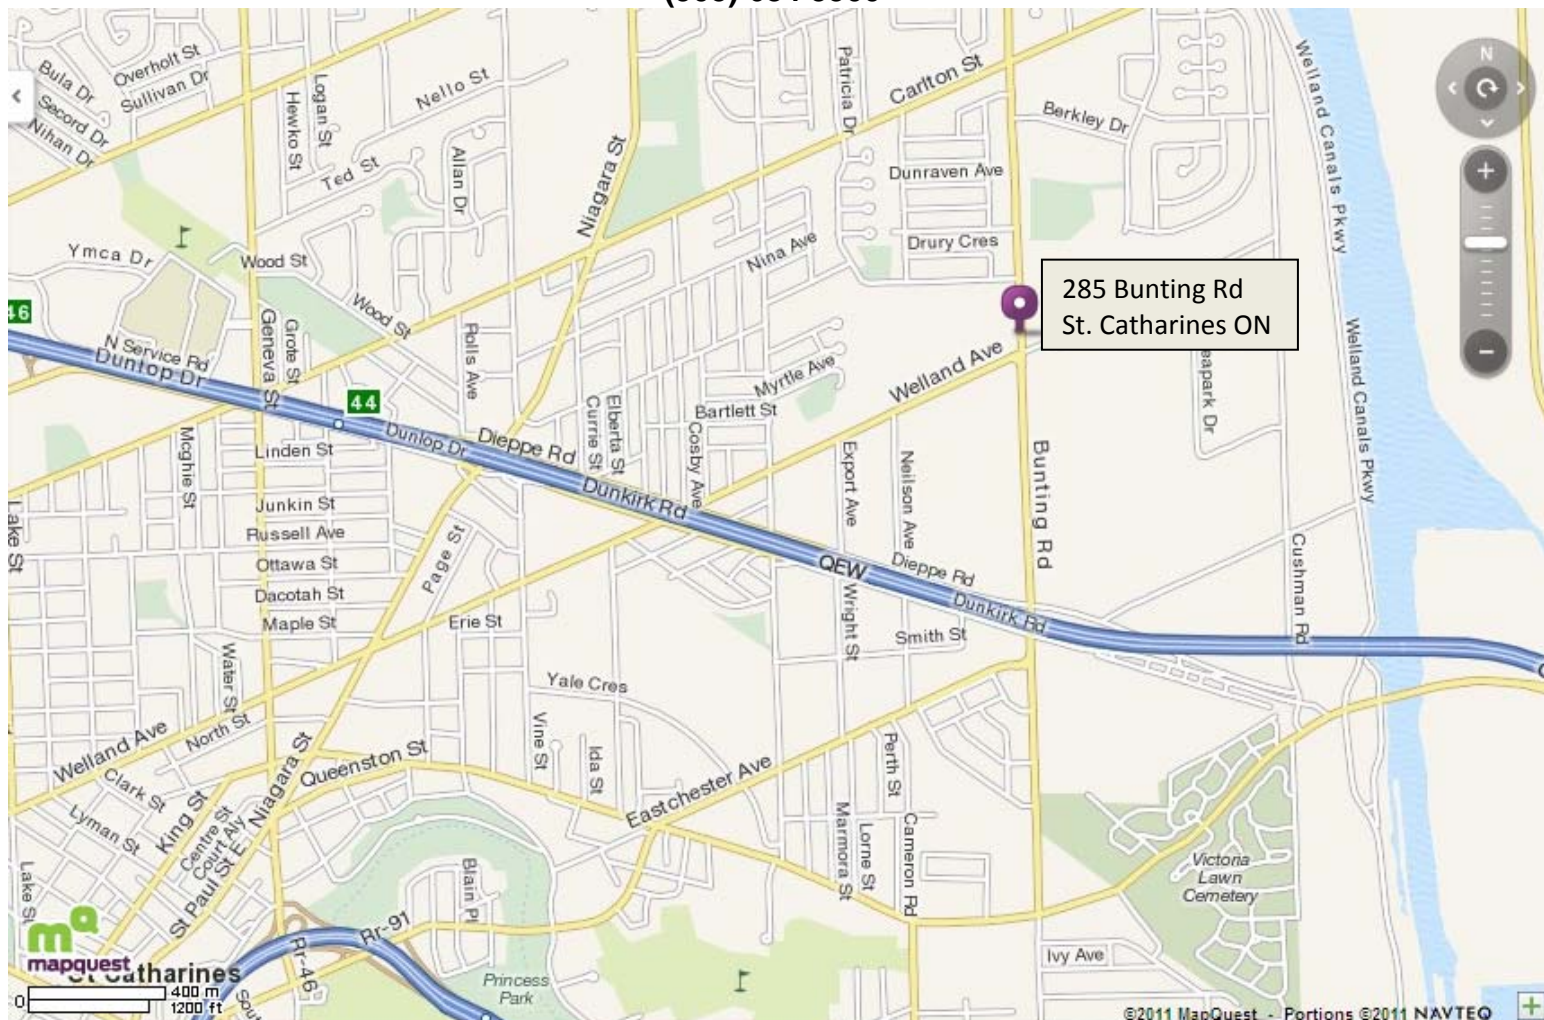

### Directions

If you reach ROEHAMPTON AVE you've gone too far.

#### From Grimsby

1. Take the QEW toward NIAGARA.
2. Take EXIT 44 toward RR-48 / NIAGARA ST. / RR-77 / WELLAND AVE.
3. Take the ramp toward S SERVICE RD
4. Stay STRAIGHT to go onto DUNKIRK RD
5. Turn SLIGHT LEFT onto RR-77 / WELLAND AVE.
6. Turn LEFT onto BUNTING RD / RR-52
7. 285 BUNTING ROAD.